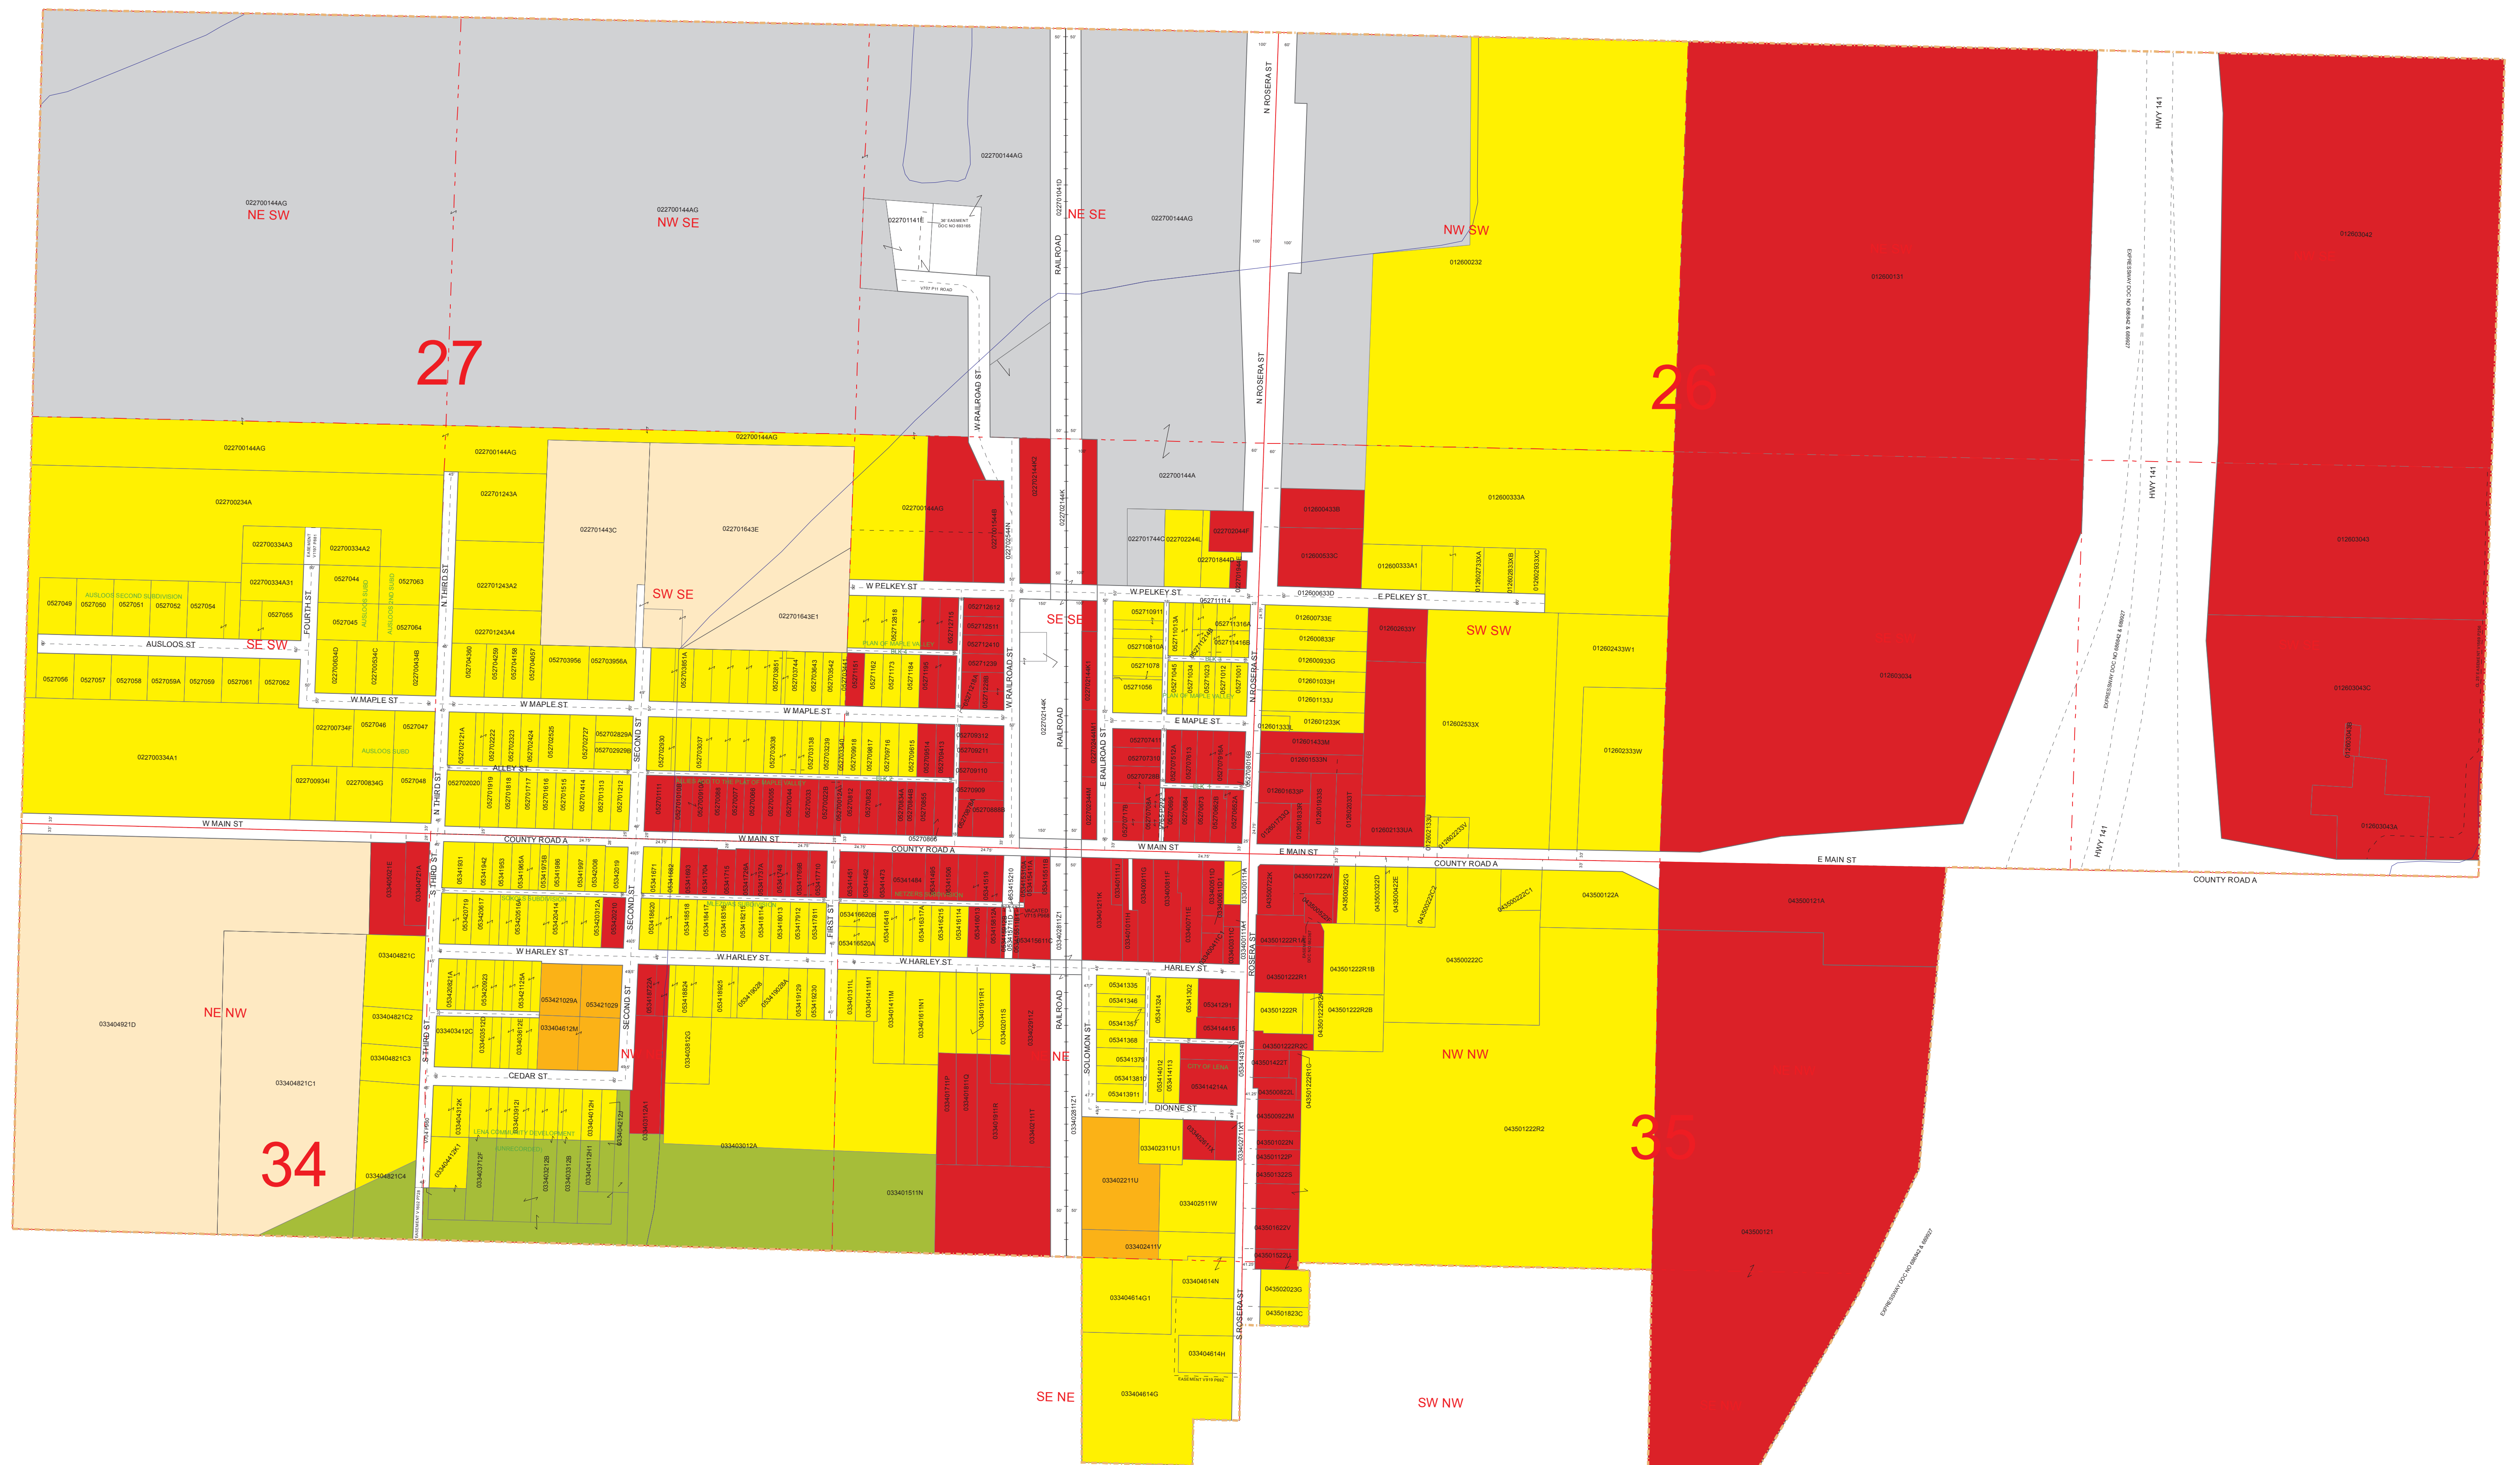

VILLAGE OF LENA ZONING MAP

EXISTING ZONING

- Agricultural
- Commercial
- Conservancy
- Industrial
- Multi Family Residential
- Single & Two Family Residential